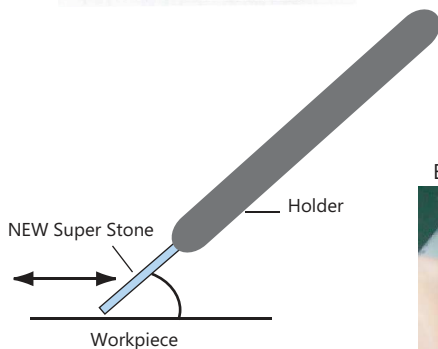

Holder No.SSH-2 : 1 pc.

- #400 / 0.5 × 2 × 50mm NSO 052S : 1 pc.
- #800 / 0.5 × 2 × 50mm NSB 052S : 1 pc.
- #1200 / 0.5 × 2 × 50mm NSR 052S : 1 pc.

4.0mm Set Cat.No.SSH-04S

Holder No.SSH-4 : 1 pc.

- #400 / 0.5 × 4 × 50mm NSO 054S : 1 pc.
- #800 / 0.5 × 4 × 50mm NSB 054S : 1 pc.
- #1200 / 0.5 × 4 × 50mm NSR 054S : 1 pc.

6.0mm Set Cat.No.SSH-06S

Holder No.SSH-6 : 1 pc.

- #400 / 0.5 × 6 × 50mm NSO 056S : 1 pc.
- #800 / 0.5 × 6 × 50mm NSB 056S : 1 pc.
- #1200 / 0.5 × 6 × 50mm NSR 056S : 1 pc.

Small Handy Holder Set

Cat.No.SSH-05S

- #120 / 0.5 × 4 × 50mm NSE 054S : 1 pc.
- #300 / 0.5 × 4 × 50mm NSL 054S : 1 pc.
- #800 / 0.5 × 4 × 50mm NSB 054S : 1 pc.

Safety Cap

Example of applications

NEW Super Stone Small Set can be used for the various applications. It is ideal for treatment of parting line.