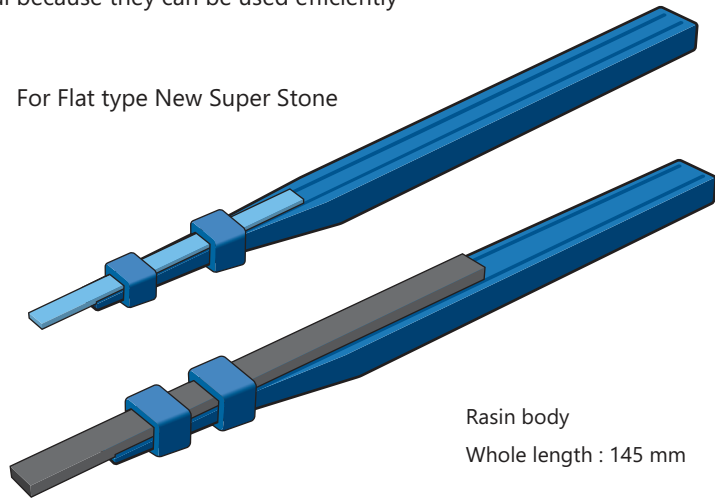

For Flat type New Super Stone

Resin body
Whole length : 145 mm