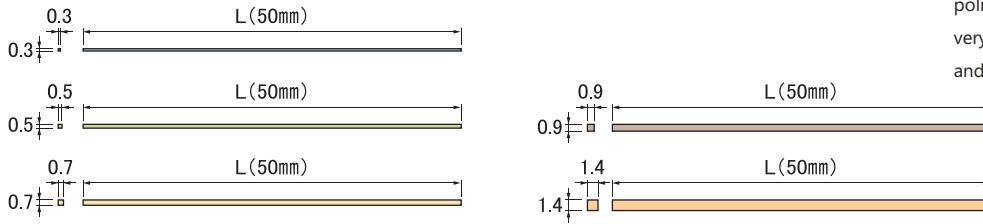

Excellent performance for polishing work in the small, very confined, narrow and concave area.

Size T × W × L (mm)	# 120 (Emerald)	# 180 (Gold)	# 300 (L.Brown)	# 400 (Orange)	# 600 (Brown)	# 800 (Blue)	# 1000 (White)	# 1200 (Red)
0.3 × 0.3 × 50	NSES 03A	NSGS 03A	NLSL 03A	NSOS 03A	NSPS 03A	NSBS 03A	NSWS 03A	NSRS 03A
0.5 × 0.5 × 50	NSES 05A	NSGS 05A	NLSL 05A	NSOS 05A	NSPS 05A	NSBS 05A	NSWS 05A	NSRS 05A
0.7 × 0.7 × 50	NSES 07A	NSGS 07A	NLSL 07A	NSOS 07A	NSPS 07A	NSBS 07A	NSWS 07A	NSRS 07A
0.9 × 0.9 × 50	NSES 09A	NSGS 09A	NLSL 09A	NSOS 09A	NSPS 09A	NSBS 09A	NSWS 09A	NSRS 09A
1.4 × 1.4 × 50	NSES 14A	NSGS 14A	NLSL 14A	NSOS 14A	NSPS 14A	NSBS 14A	NSWS 14A	NSRS 14A