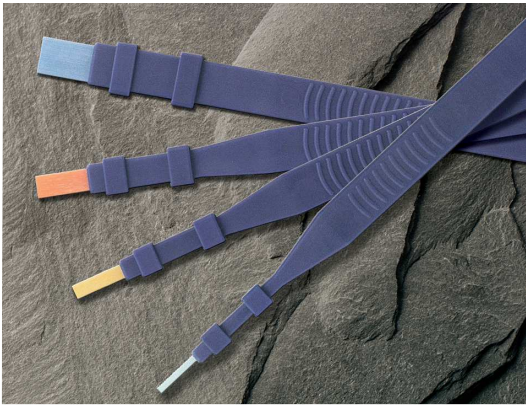

Stone Holder

Stone Holder can be used by hand (Manual operation), Even thin and long NEW Super Stones are hard to break, reduce the burden on your hands, and are economical because they can be used efficiently until NEW Super Stones becomes shorter.

For Flat type New Super Stone